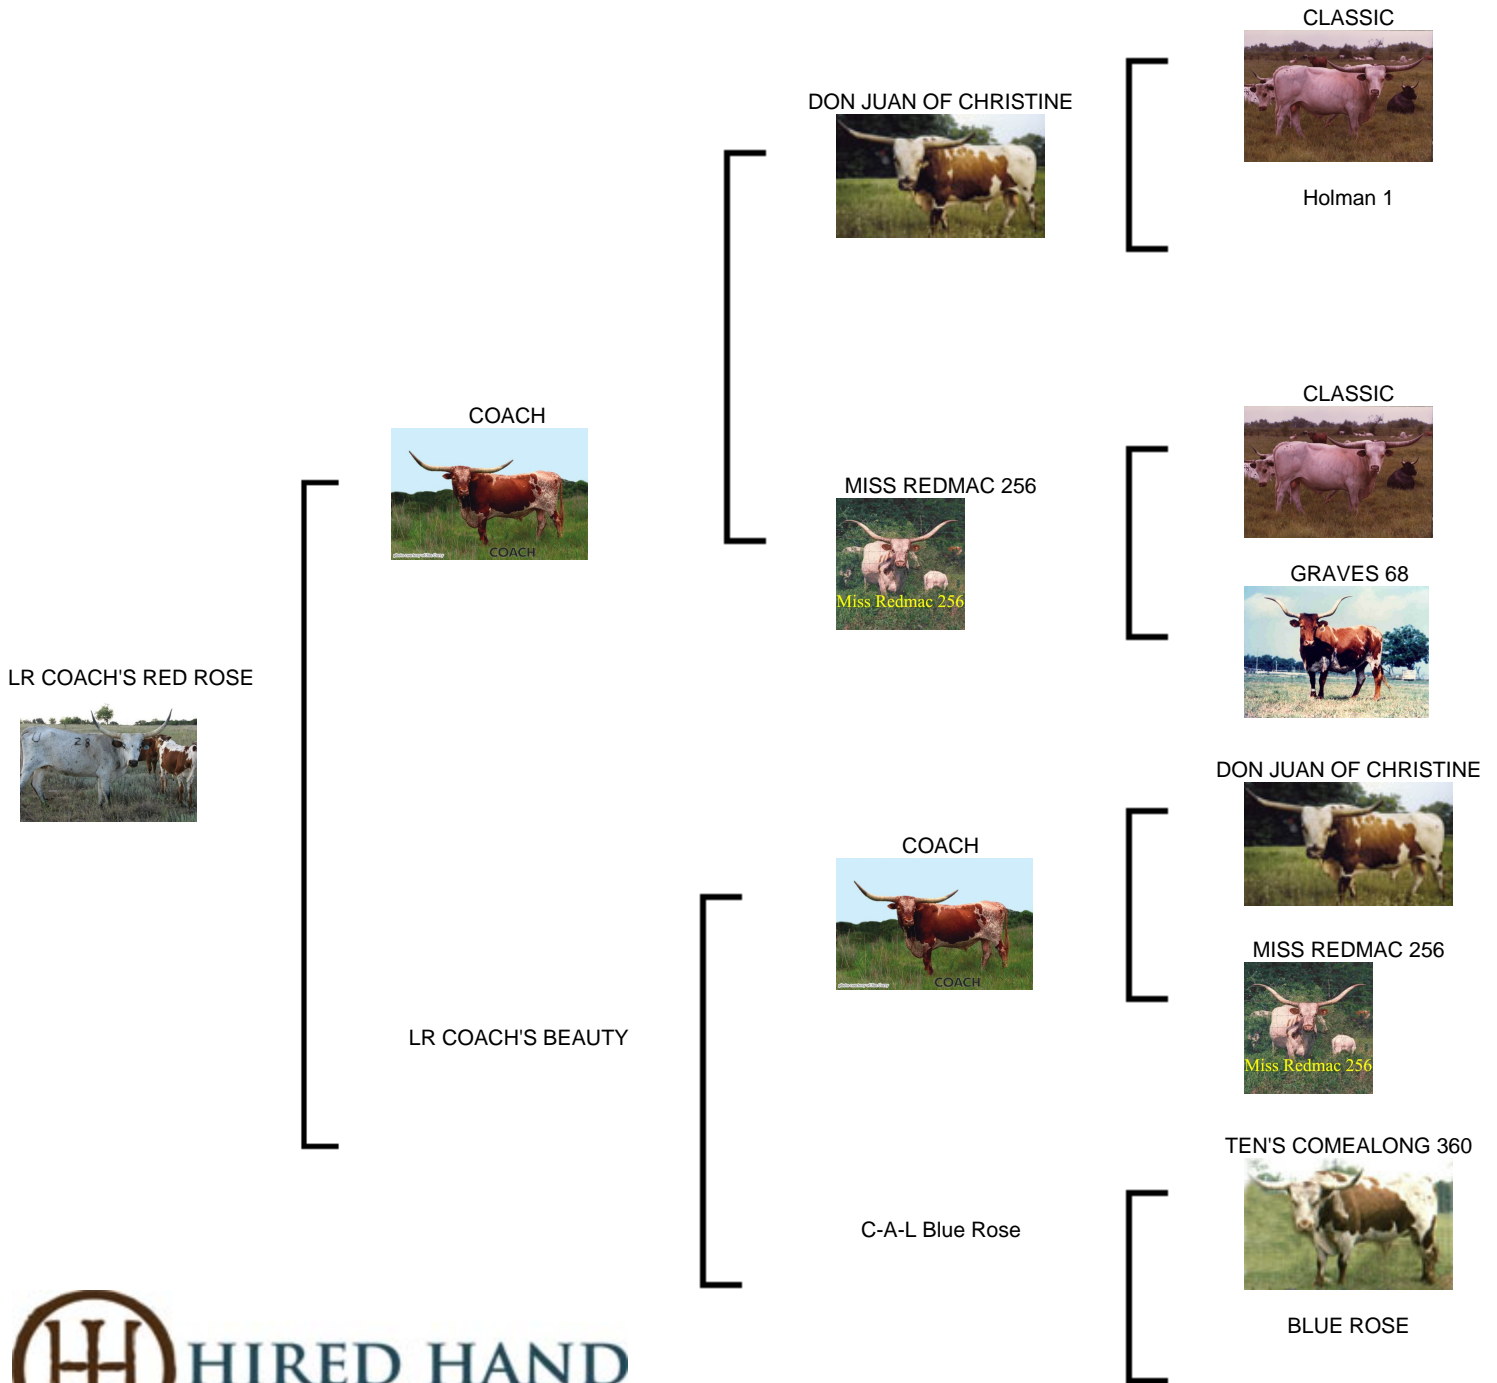

LR COACH'S RED ROSE

Date of Birth: 04/02/2007
Registration 1: 246547
Breeder: Tom and Nancy Loeffler
Owner: Stephen and Karol Howell

Courtesy of Howell Ranch

<http://www.hiredhandsoftware.com>